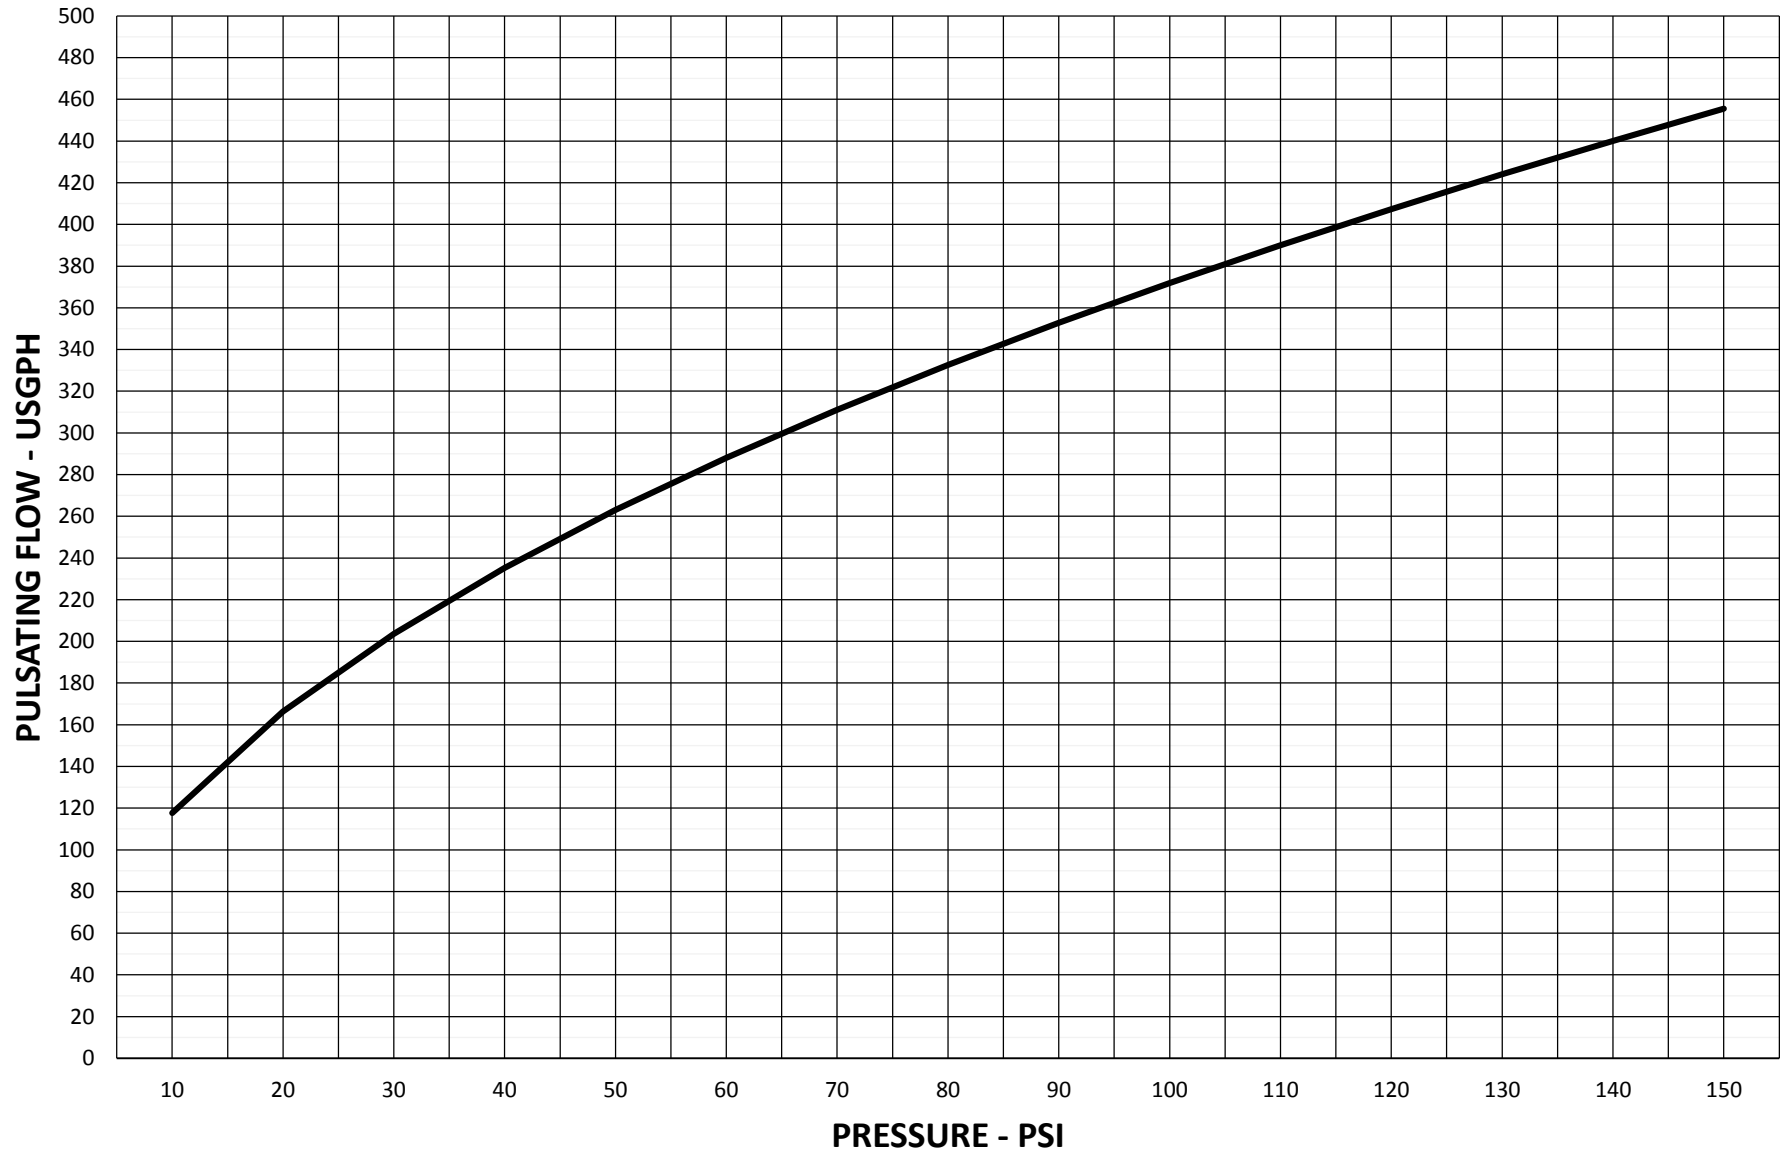

# BPG / PRG 100 Performance Curve

**Griffco Valve Inc.**  
6010 N. Bailey Ave., Suite 1B  
Amherst, NY 14226  
Phone: 1 716 835-0891  
Fax: 1 716 835-0893

**Pulsating Flow**  
**Performance Curve BPG100 / PRG100**