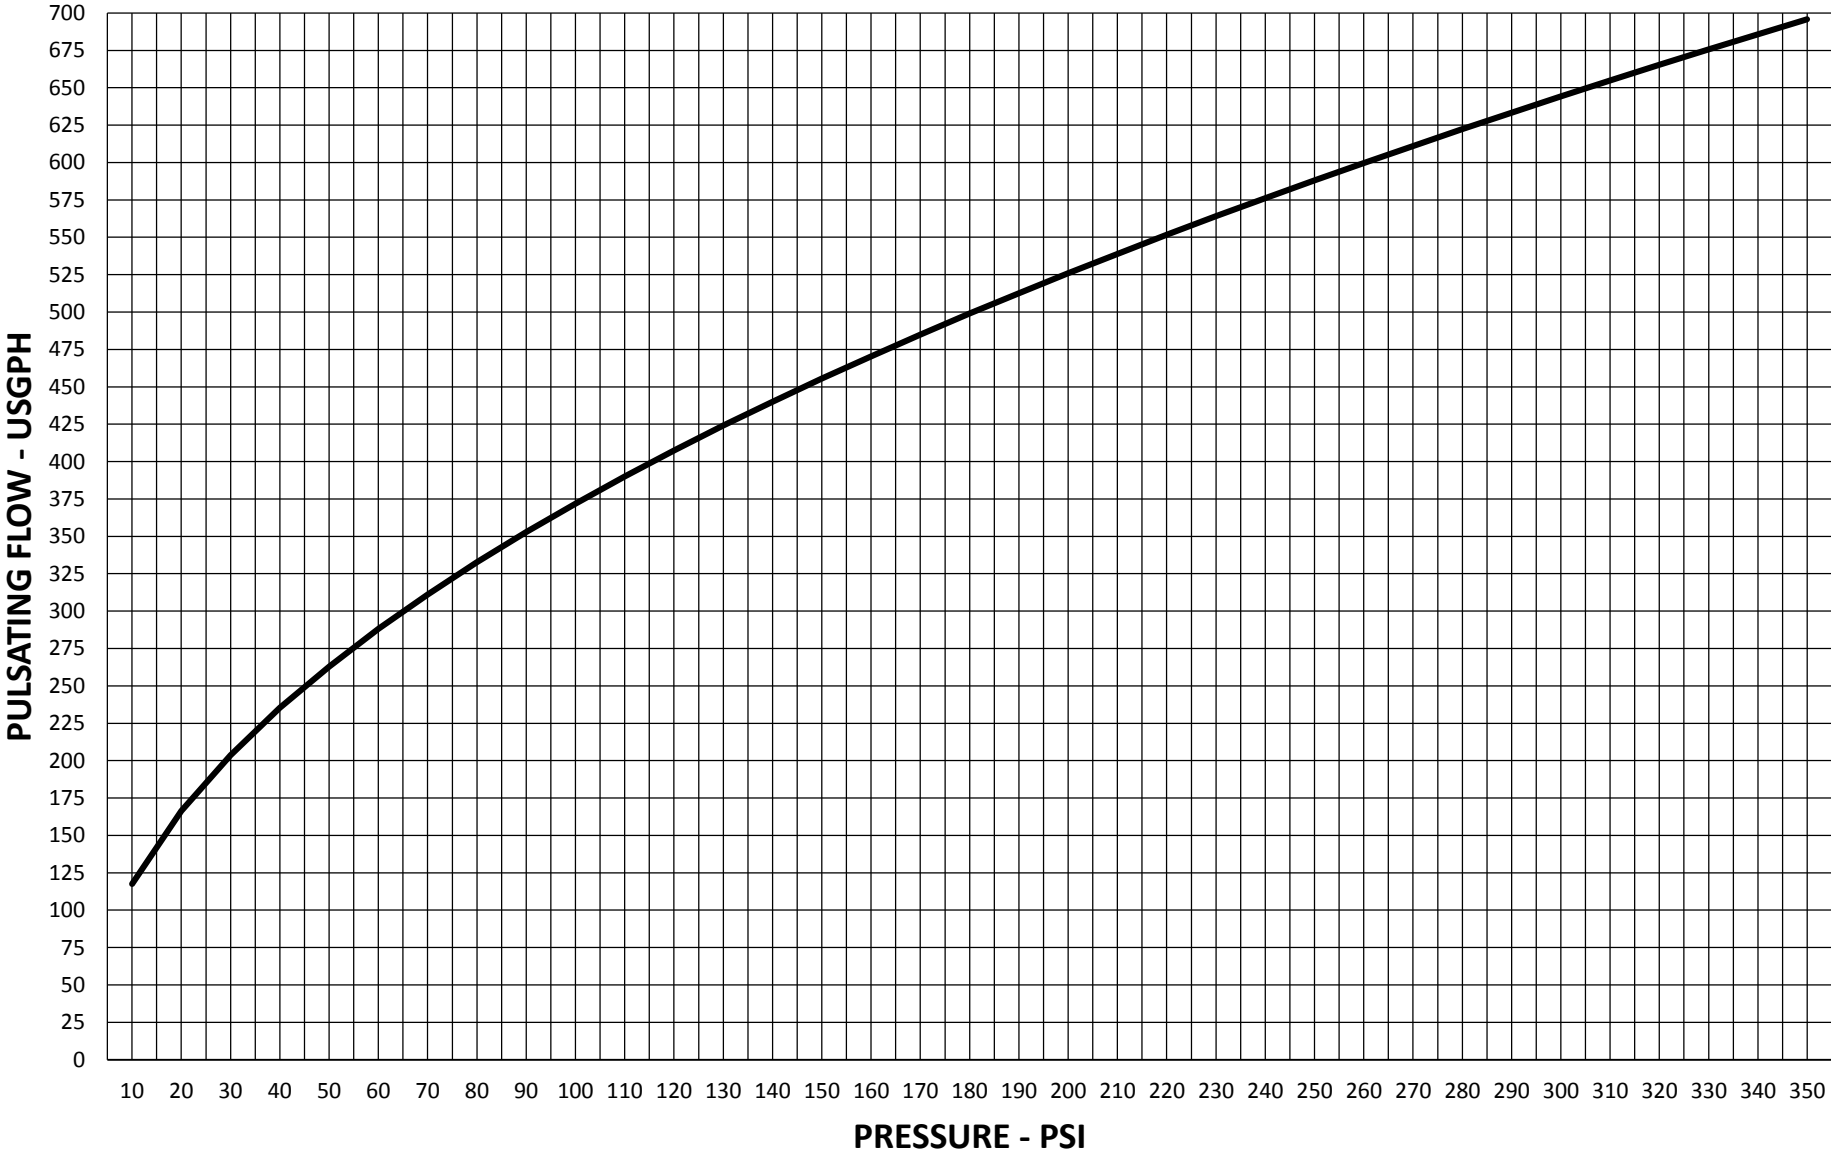

BPG / PRG 100 - 350 psi Performance Curve

Griffco Valve Inc.
6010 N. Bailey Ave., Suite 1B
Amherst, NY 14226
Phone: 1 716 835-0891
Fax: 1 716 835-0893

Pulsating Flow
350 psi Performance Curve BPG100 / PRG100