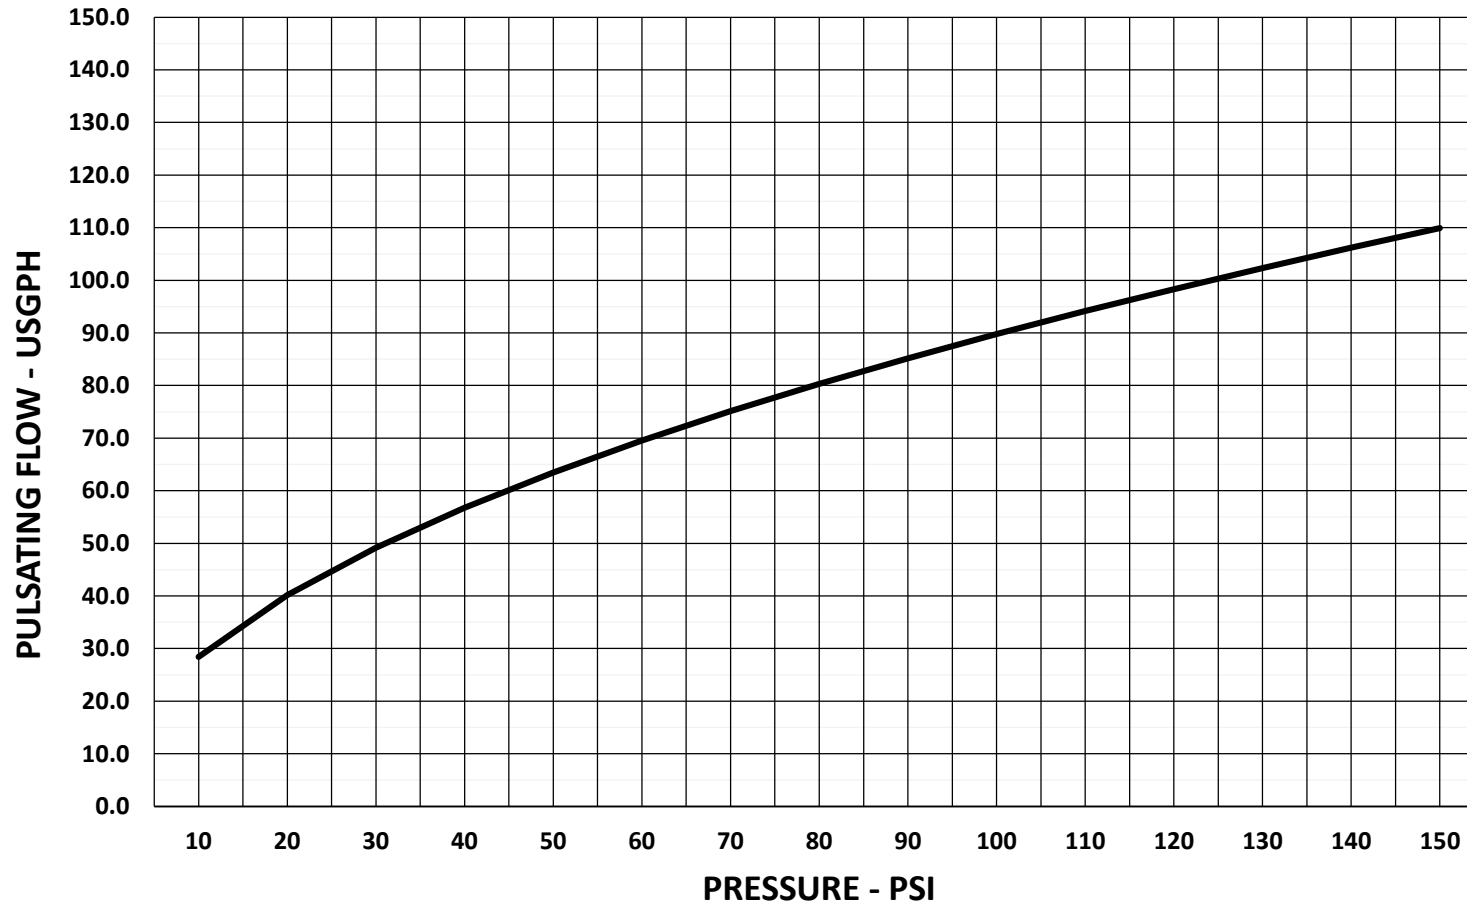

1/4" BPM/PRM Performance Curve

Griffco Valve Inc.
6010 N. Bailey Ave., Suite 1B
Amherst, NY 14226
Phone: 1 716 835-0891
Fax: 1 716 835-0893

Pulsating Flow
Performance Curve BPM025 / PRM025