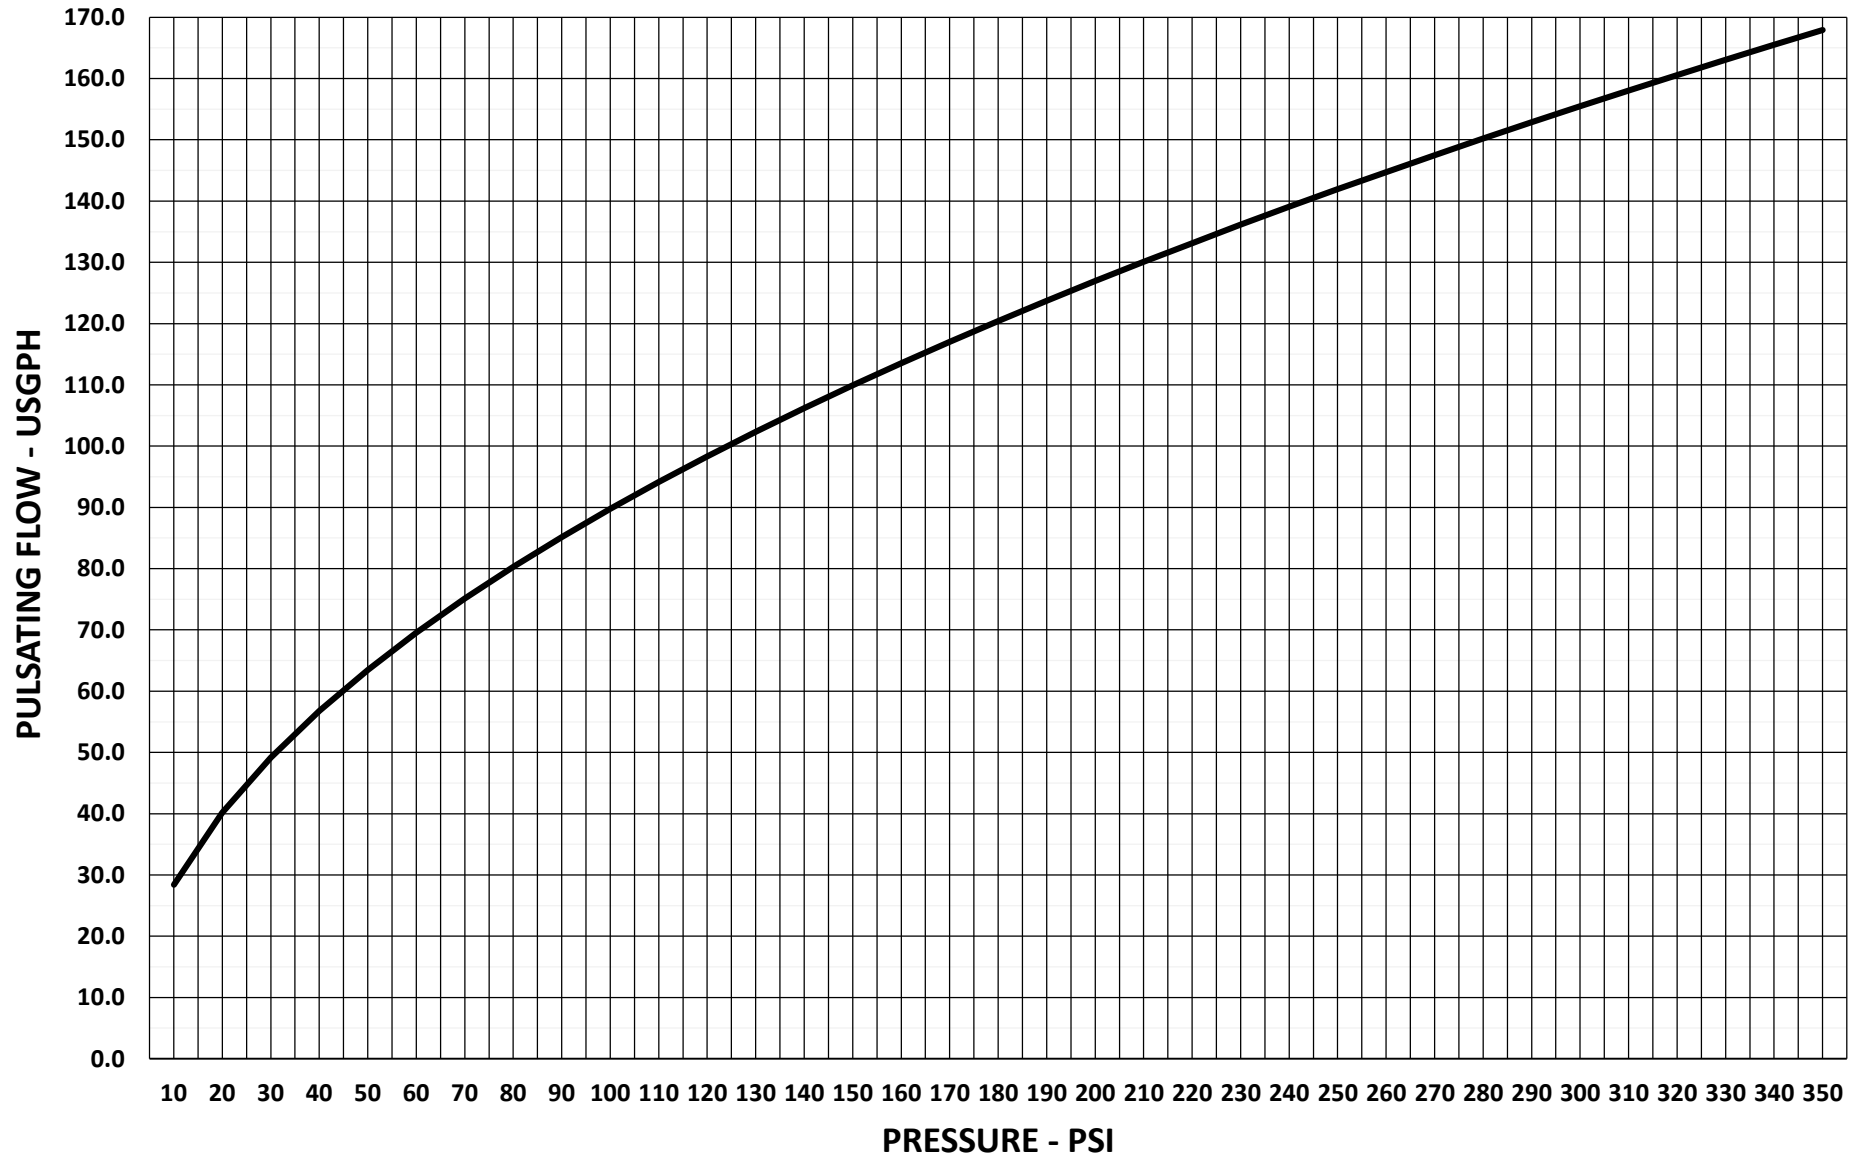

1/4" BPM / PRM - 350 psi Performance Curve

Griffco Valve Inc.
6010 N. Bailey Ave., Suite 1B
Amherst, NY 14226
Phone: 1 716 835-0891
Fax: 1 716 835-0893

Pulsating Flow

350 psi Performance Curve BPM025 / PRM025